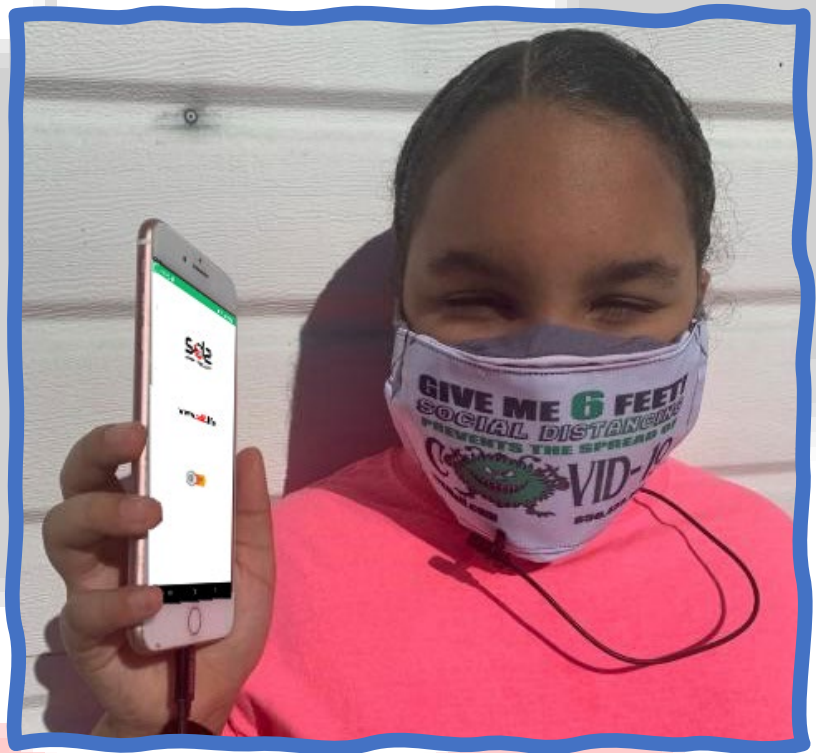

sd2
voice amplifier

**NO MORE
MUFFLED
MASK VOICE!**

Tel (662) 542-2908
www.SD2.Life